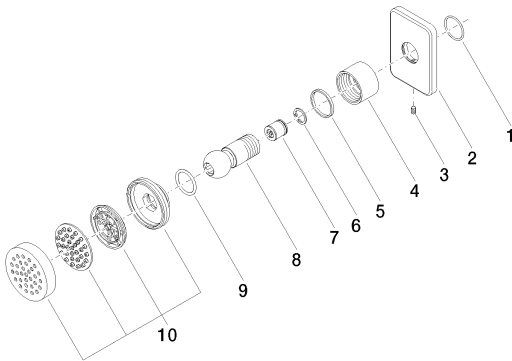

Shower - LULU

Body spray without volume control - polished chrome

Article number: 28 518 710-00

- Ø 2-1/8"
- swivels 25°
- Stream: Rain
- Descaling system
- Flange 3-1/8" x 2-1/8"
- 1/2" connection
- Water flow rate limited to max. 1.3 gpm

Codes & Standards

- California Energy Commission (CEC)
- ASME A112.18.1/CSA B125.1

polished chrome

Accessory is required for this item.

Shower - LULU
Body spray without volume control - polished chrome
Article number: 28 518 710-00

Dimensional drawing

All dimensions in mm / inch = mm x 0,0394

Flow rate chart

Shower - LULU
Body spray without volume control - polished chrome
Article number: 28 518 710-00

Object surface finish diagram

platinum matte
28 518 710-06

Shower - LULU

Body spray without volume control - polished chrome

Article number: 28 518 710-00

Spare parts list

Number	Item Number	Designation	Number of units
1	09 14 10 098 90	seal	1
2	09 27 71 004-00	rosette	1
3	09 31 11 048 90	pin	1
4	09 23 30 026-00	nut	1
5	09 14 15 010 90	ring	1
6	09 16 01 014 90	ring	1
7	09 23 01 048 90	back-flow preventer	1
8	09 21 40 016-00	connection	1
9	09 14 10 015 90	seal	1
10	90 12 05 027 00-00	casing (completely)	1