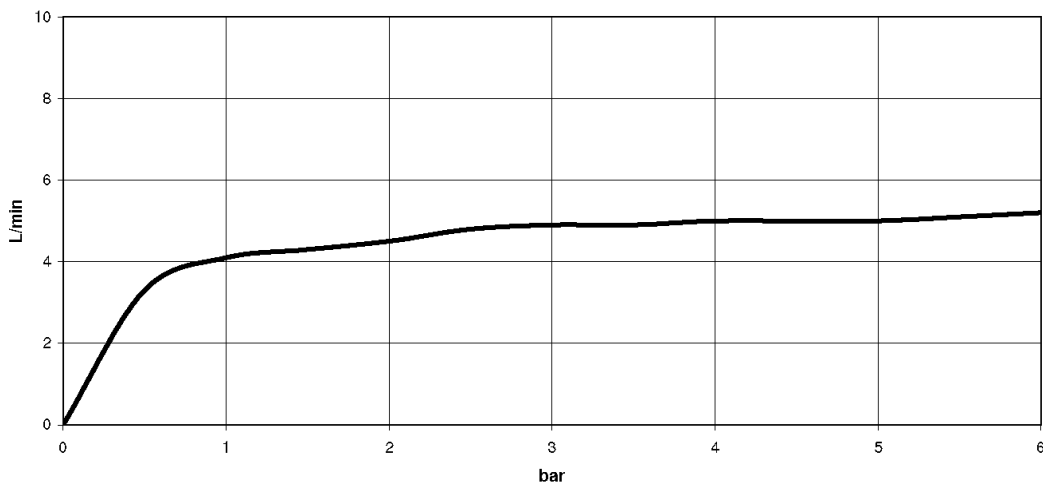

Shower - LULU

Body spray without volume control - polished chrome

Article number: 28 518 710-00

- Ø 2-1/8"
- swivels 25°
- Stream: Rain
- Descaling system
- Flange 3-1/8" x 2-1/8"
- 1/2" connection
- Water flow rate limited to max. 1.3 gpm

Codes & Standards

- California Energy Commission (CEC)
- ASME A112.18.1/CSA B125.1

polished chrome

Accessory is required for this item.

Shower - LULU
Body spray without volume control - polished chrome
Article number: 28 518 710-00

Dimensional drawing

All dimensions in mm / inch = mm x 0,0394

Flow rate chart

Shower - LULU
Body spray without volume control - polished chrome
Article number: 28 518 710-00

Object surface finish diagram

platinum matte
28 518 710-06