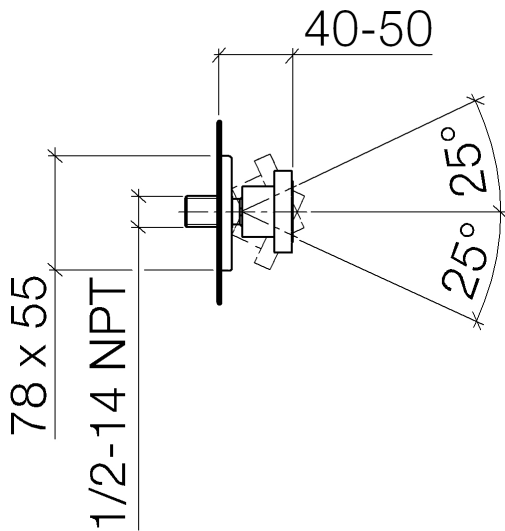

Shower - LULU

Body spray without volume control - polished chrome

Article number: 28 518 710-00

- Ø 2-1/8"
- swivels 25°
- Stream: Rain
- Descaling system
- Flange 3-1/8" x 2-1/8"
- 1/2" connection
- Water flow rate limited to max. 1.3 gpm

Codes & Standards

- California Energy Commission (CEC)
- ASME A112.18.1/CSA B125.1

polished chrome

Accessory is required for this item.

Shower - LULU
Body spray without volume control - polished chrome
Article number: 28 518 710-00

Dimensional drawing

All dimensions in mm / inch = mm x 0,0394

Flow rate chart

Shower - LULU
Body spray without volume control - polished chrome
Article number: 28 518 710-00

Object surface finish diagram

platinum matte
28 518 710-06

Shower - LULU

Body spray without volume control - polished chrome

Article number: 28 518 710-00

Spare parts list

Number	Item Number	Designation	Number of units
1	09 14 10 098 90	seal	1
2	09 27 71 004-00	rosette	1
3	09 31 11 048 90	pin	1
4	09 23 30 026-00	nut	1
5	09 14 15 010 90	ring	1
6	09 16 01 014 90	ring	1
7	09 23 01 048 90	back-flow preventer	1
8	09 21 40 016-00	connection	1
9	09 14 10 015 90	seal	1
10	90 12 05 027 00-00	casing (completely)	1