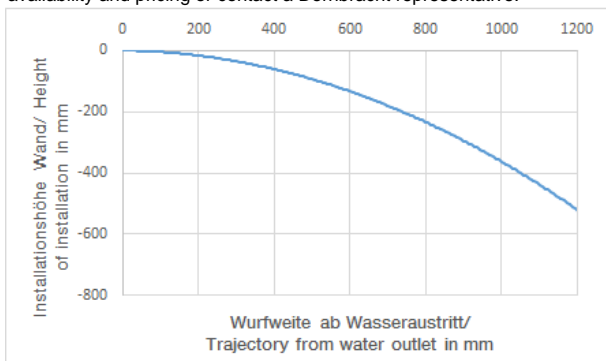

Shower - LULU
Body spray without volume control - polished chrome
Article number: 28 518 710-00

Object surface finish diagram

More custom finish options are available via special production (xTra Service). Please see our finish matrix for availability and pricing or contact a Dornbracht representative.

35 080 970-90 0010
Rough-in adapter -